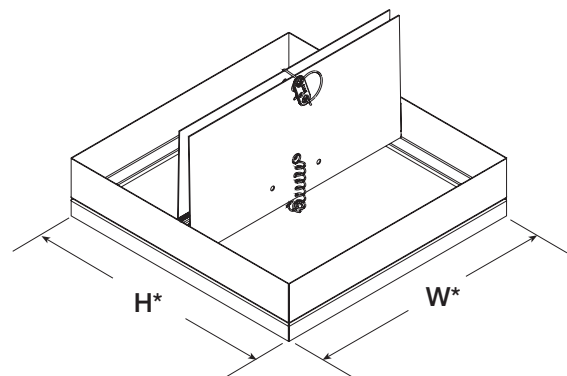

## Application

The CRD-1 is an ETL listed damper designed for protection of ceiling openings in fire rated floor/ceiling assemblies with fire resistance ratings of 3 hours or less. This product can also be applied to steel lay-in style ceiling diffusers up to 24 in. x 24 in. (610mm x 610mm) maximum size when installed with an approved thermal blanket.

## Construction

Construction		Standard	Optional
<b>Frame Material</b>		Galvanized steel*	-
<b>Frame Type</b>		Standard	Top, Bottom, or Top/Bottom Extension
<b>Blade Material</b>		Galvanized steel*	-
<b>Closure Device</b>		Fusible link	Volume controller
<b>Fusible Link</b>		165°F (74°C)	212°F (100°C)
<b>Blade Insulation</b>	Under 115.46 sq. in. (74,490 sq. mm)	Not required	-
	Over 115.46 sq. in. (74,490 sq. mm)	Non-asbestos UL classified	-

W & H	Minimum Size	Maximum Size
<b>Inches</b>	4 x 6	24 x 24
<b>mm</b>	101 x 152	610 x 610

\*W & H dimensions furnished approximately 1/4 in. (6mm) under size.