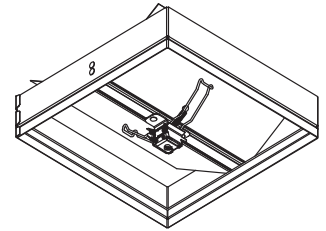

W & H	Minimum Size	Maximum Size
<b>Inches</b>	4 x 6	24 x 24
<b>mm</b>	101 x 152	610 x 610

\*W & H dimensions furnished approximately 1/4 in. (6mm) under size.

## Frame Options

Blade Extension = Nominal Height/2 - 2.375

Frame Option Dimensions					
Damper Model	Height (in.)	A	B	C	D
CRD-1 Standard Frame	6 - 24	2 13/16	-	-	-
CRD-1B Bottom Extension	6 - 24	-	4 3/4	-	-
CRD-1T Top Extension	6 - 10 1/4	-	-	6 3/4	-
	10 1/2 - 16 1/4	-	-	9 3/4	-
CRD-1BT Bottom and Top Extension	6 - 10 1/4	-	-	-	8 7/8
	10 1/2 - 16 1/4	-	-	-	11 7/8
	16 1/2 - 24	-	-	-	14 7/8

## Volume Controller Option

A volume controller is used to manually set the blades at a given angle to regulate the airflow (24 in. x 16 in. [610mm x 406mm] maximum). Adjusting the cap screw will open and close the blades.