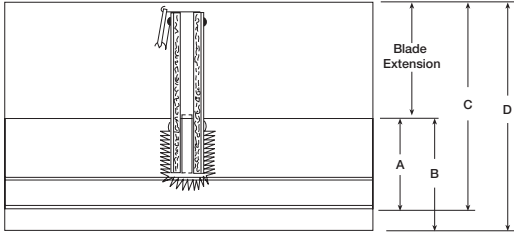

W & H	Minimum Size	Maximum Size
<b>Inches</b>	4 x 6	24 x 24
<b>mm</b>	101 x 152	610 x 610

\*W & H dimensions furnished approximately 1/4 in. (6mm) under size.

## Frame Options

Blade Extension = Nominal Height/2 - 2.375

Frame Option Dimensions					
Damper Model	Height (in.)	A	B	C	D
CRD-1 Standard Frame	6 - 24	2 13/16	-	-	-
CRD-1B Bottom Extension	6 - 24	-	4 3/4	-	-
CRD-1T Top Extension	6 - 10 1/4	-	-	6 3/4	-
	10 1/2 - 16 1/4	-	-	9 3/4	-
CRD-1BT Bottom and Top Extension	6 - 10 1/4	-	-	-	8 7/8
	10 1/2 - 16 1/4	-	-	-	11 7/8
	16 1/2 - 24	-	-	-	14 7/8

## Volume Controller Option

A volume controller is used to manually set the blades at a given angle to regulate the airflow (24 in. x 16 in. [610mm x 406mm] maximum). Adjusting the cap screw will open and close the blades.