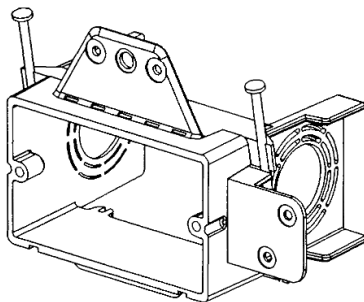

## Accessories

- Diffuser connectors
- Single gang wall plates with ports (1,2, 3, 4 or 6 port)
  - Colors: white, or stainless steel
- Round wall/ceiling mounting plate with one port
- Single gang outlet box
- 'EZ Balance' remote control device (9 volt battery and 5 foot (1524mm) of cable included)
- 5, 14, 25 or 50 foot (1524, 4267, 7620 or 15,240mm) plenum rated cable
- Cable connectors

Wall plates with ports

One Port

Two Ports

Three Ports

Four Ports

Six Ports

White wall plate dimension is 3¼ in. x 4¾ in. (83mm x 121mm).

Stainless steel wall plate dimension is 2¾ in. x 4½ in. (70mm x 114mm).

Round wall/ceiling plate

3¼ in. (83mm) diameter

Single gang box

EZ Balance remote