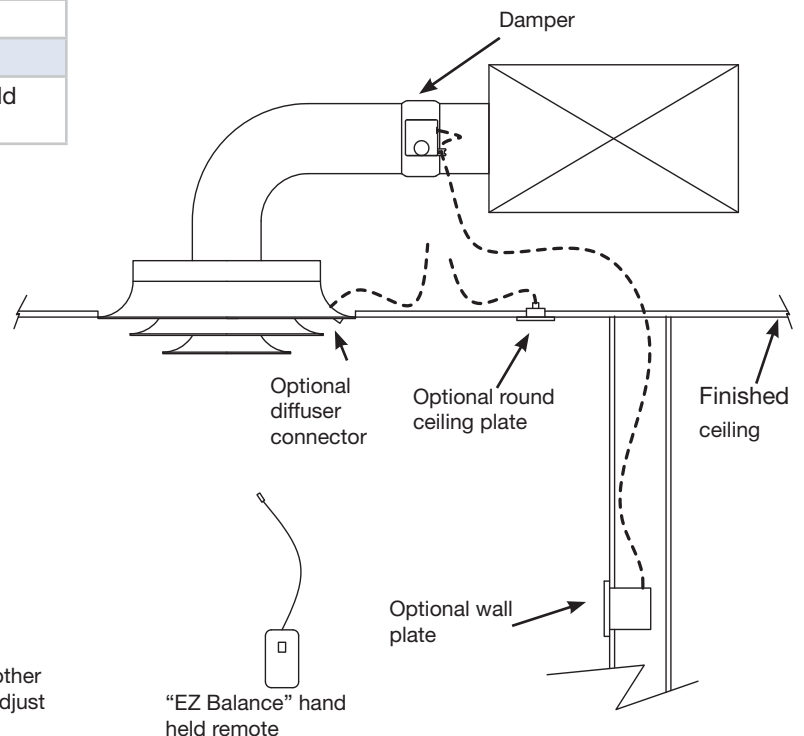

### Construction

	Standard
Frame Material	Galvanized Steel
Frame Thickness	22 ga. (0.9mm)
Blade Material	Galvanized Steel
Blade Action	Opposed
Blade Thickness	20 ga. (1mm)
Axles	Integral ½ in. (13mm) dia.
Axle Bearings	Synthetic (acetal) sleeve
Operator	9 volt actuator (shipped as a kit for field installation)

### Size Limitations

Diameter	Minimum Size	Maximum Size
Inches	6 x 4	36 x 12
mm	152 x 102	914 x 305

#### Note:

All wire connections are made with prewired RJ11 plugs and sockets. No additional wiring or tools required.

Note: Utilizing any controller other than 'EZ Balance' remote to adjust the RBD-10 damper voids the actuator warranty.

## Accessories

- Diffuser connectors
- Single gang wall plates with ports (1,2, 3, 4 or 6 port)
  - Colors: white, or stainless steel
- Round wall/ceiling mounting plate with one port
- Single gang outlet box
- 'EZ Balance' remote control device (9 volt battery and 5 foot (1524mm) of cable included)
- 5, 14, 25 or 50 foot (1524, 4267, 7620 or 15,240mm) plenum rated cable
- Cable connectors