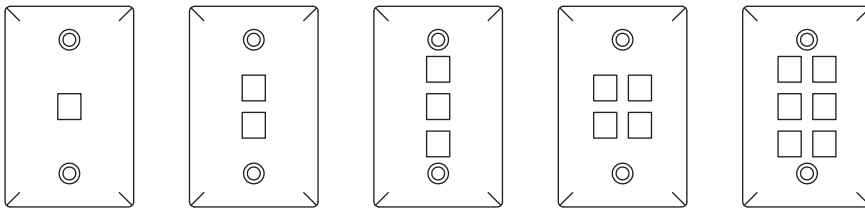

One Port

Two Ports

Three Ports

Four Ports

Six Ports

Accessories

- Diffuser connectors
- Single gang wall plates with ports (1,2, 3, 4 or 6 port)
  - Colors: white, or stainless steel
- Round wall/ceiling mounting plate with one port
- Single gang outlet box
- 'EZ Balance' remote control device (9 volt battery and 5 foot (1524mm) of cable included)
- 5, 14, 25 or 50 foot (1524, 4267, 7620 or 15,240mm) plenum rated cable
- Cable connectors

Wall plates with ports