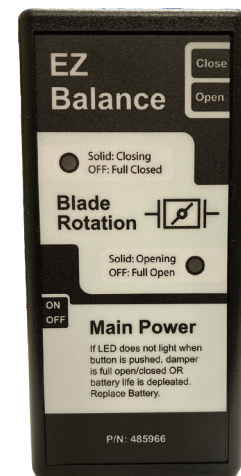

### Application

Model RBD-10 is a remote powered balancing damper designed to regulate the flow of air in a HVAC system. This balancing damper is ideal for applications where it is difficult to get access to manually adjust the dampers and balance the airflow. The 'EZ Balance' hand held remote (equipped with 9 volt power supply) operates the damper actuator when connected to the diffuser connector or wall/ceiling plate.

Round wall/ceiling plate

3¼ in. (83mm) diameter

Single gang box

EZ Balance remote