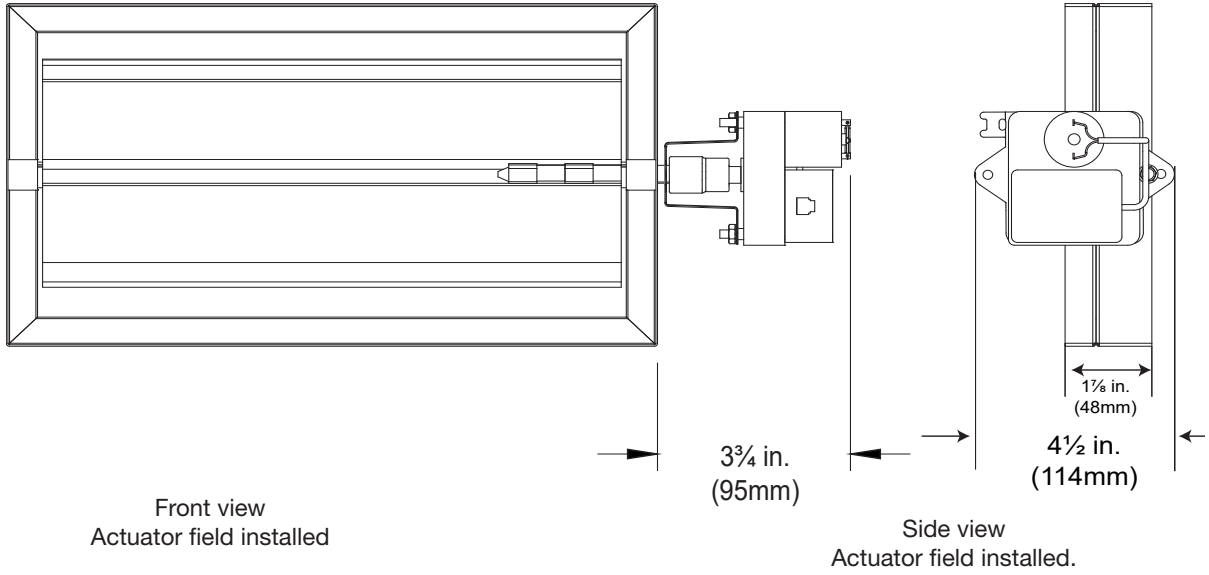

### Size Limitations

Diameter	Minimum Size	Maximum Size
Inches	6 x 4	36 x 12
mm	152 x 102	914 x 305

Wall plates with ports

One Port

Two Ports

Three Ports

Four Ports

Six Ports

White wall plate dimension is 3¼ in. x 4¾ in. (83mm x 121mm).

Stainless steel wall plate dimension is 2¾ in. x 4½ in. (70mm x 114mm).

Round wall/ceiling plate

3¼ in. (83mm) diameter

Single gang box

EZ Balance remote