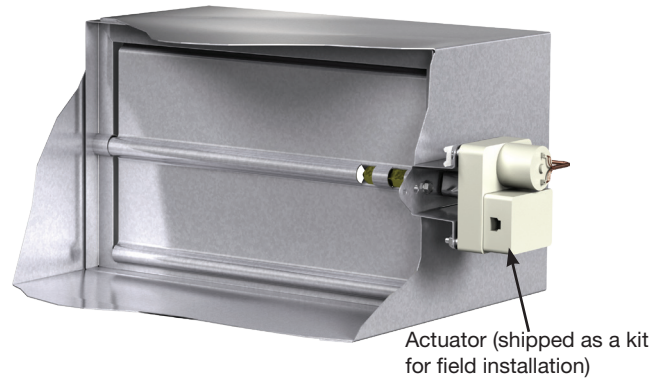

Application

Model RBD-10 is a remote powered balancing damper designed to regulate the flow of air in a HVAC system. This balancing damper is ideal for applications where it is difficult to get access to manually adjust the dampers and balance the airflow. The 'EZ Balance' hand held remote (equipped with 9 volt power supply) operates the damper actuator when connected to the diffuser connector or wall/ceiling plate.

Ratings

Pressure

Up to 1 in. wg (.25 kPa) - pressure differential

Velocity

Operational rated up to 2000 fpm (10.2 m/s)

Temperature

Maximum: 180°F (82°C)