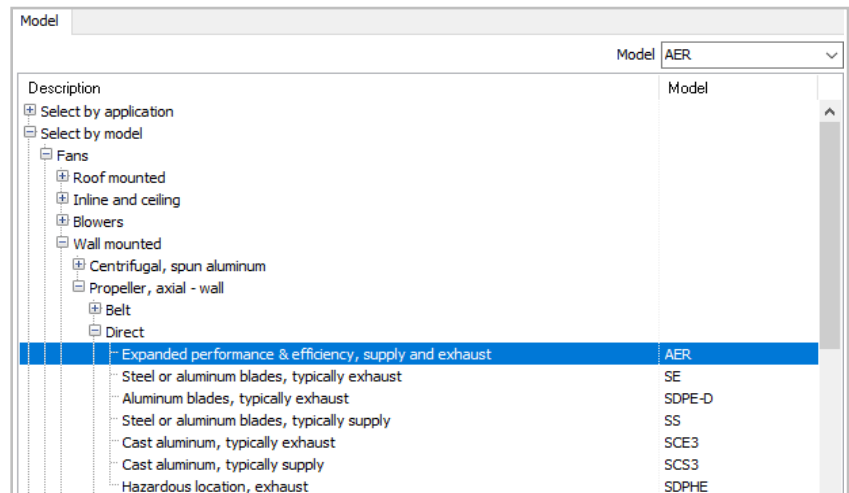

Check out new AER sizes and features in CAPS and eCAPS® today! For questions about our product offering, contact your regional salesperson or email fans@greenheck.com.