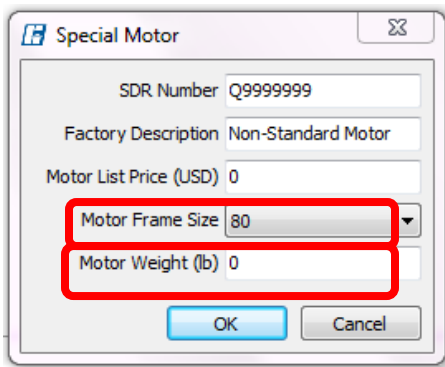

TO: Greenheck International Representatives  
 FROM: Mukul Sharma  
 Product Manager, Greenheck India  
 DATE: October 1, 2021  
 SUBJECT: Motor SDR Frame Size & Weight - CAPS® Submittal Error

In CAPS 4.36, the special motor pop up window fields “Motor Frame Size” and “Motor Weight” are generating CAPS submittal errors.

When selecting a motor SDR, CAPS generates the drawings based on the default motor frame size and motor weight as shown in the special motor pop up window below.

MOTOR SPECIALS:

CUSTOMER REQUEST:		GREENHECK OFFER:	
KW	.75	KW	.75
Enclosure	IP55	Enclosure	IP55
Cycle	60	Cycle	60
Phase	3	Phase	3
Volts	208	Volts	208
RPM	3500	RPM	3500
Windings	1	Windings	1
Insul Class	F	Insul Class	F
Amb Temp		Amb Temp	
Serv Factor		Serv Factor	
Eff Category		Eff Category	2
Eff Rating		Eff Rating	IE
Vendor		Vendor	
TO		TO	
PSC		PSC	
CS		CS	
UL		UL	
CSA		CSA	
Use w/ VFD		Use w/ VFD	
AutoDuty		AutoDuty	
SevereDuty		SevereDuty	
WashDown		WashDown	
MarineDuty		MarineDuty	
Mill/Chem		Mill/Chem D	
YDelta		YDelta	
MfgCountry		MfgCountry	