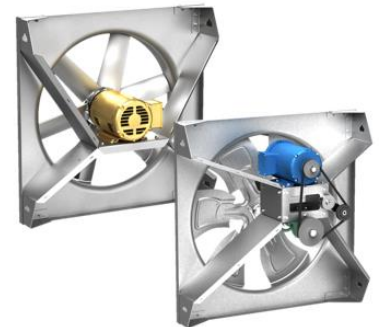

# BULLETIN

MARCH 4, 2024 | BULLETIN 8-24

TO: All Greenheck Representatives  
FROM: Nathan Hintz  
Sr. Application Engineering Specialist, Axial Product Segment  
SUBJECT: Axial Sidewall Propeller Family Updates

As aforementioned in past bulletins and webinars, with the launch of this April's CAPS release (4.44), we will be obsoleting the first phase of our legacy sidewall propeller products including:

- SE2/SS2 (All Sizes)
- SBCE/SBCS (Sizes 20 through 48)
  - Sizes 54 through 72 will still be available for selection
- SBE3/SBS3 (Sizes 20 through 48)
  - Sizes 54 through 72 will still be available for selection

We understand this creates hurdles with specifying products, however, we have alleviated this by putting specification notes in place both in CAPS as well as the CAPS product submittals to note product comparison and replacement notes. The S2 direct drive fans will be removed from the CAPS tree and you will no longer see the above-listed sizes in the pertinent belt drive fan model selections. We will however accept unchanged CAPS files up to the August 2024 CAPS release for projects that are still pending.