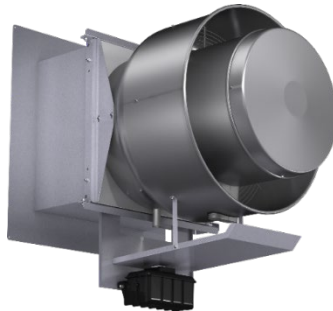

Accessories in CAPS®

Accessory equipment is available directly in CAPS!

Many accessories that are commonly used with Greenheck's PRV core product family are available for individual selection directly within the "Accessory" tree in CAPS. Whether for replacement or new installation, check our CAPS accessory page for an easy, stepwise product selection.

Mounts directly to the exterior wall surface and is available as an individual selection under CAPS "Roof curb and mounting accessories" product tree.

Fan Hinge Kits

Allows a fan to tilt away from a roof or wall base which provides access to the wheel and ductwork for inspection and cleaning.